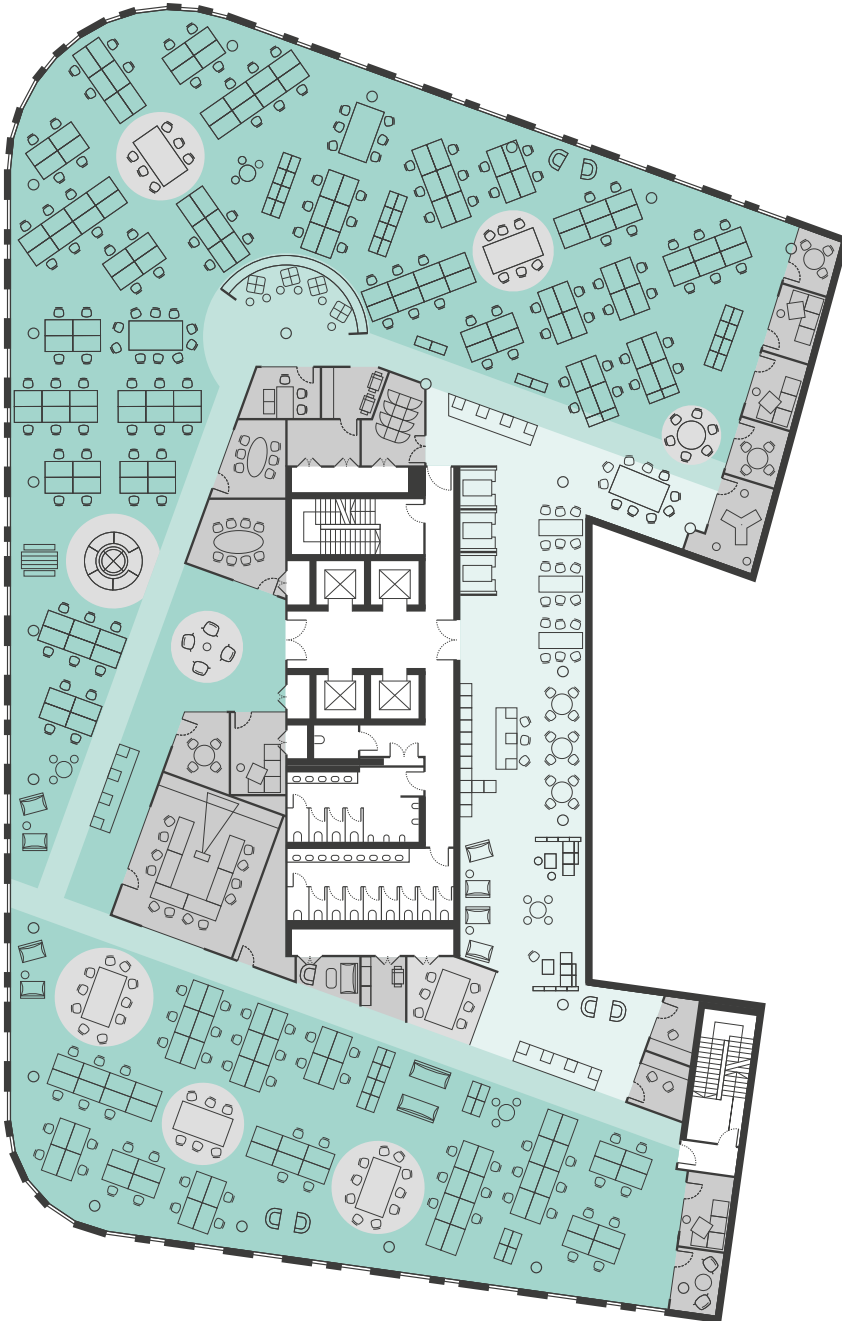

THIRD FLOOR

OFFICE
19,580 SQ FT / 1,819 SQ M

N

THIRD FLOOR CREATIVE LAYOUT

Open Plan Desks	142
1-2-1	1
Meeting Rooms	1x3 Person 2x4 Person 2x6 Person 1x8 Person
Breakout	1
Project Space	5
Other Collab	10x Work Zones
Comms Room	1

RPLUSREADING.COM

PLANS NOT TO SCALE - FOR INDICATIVE PURPOSES ONLY