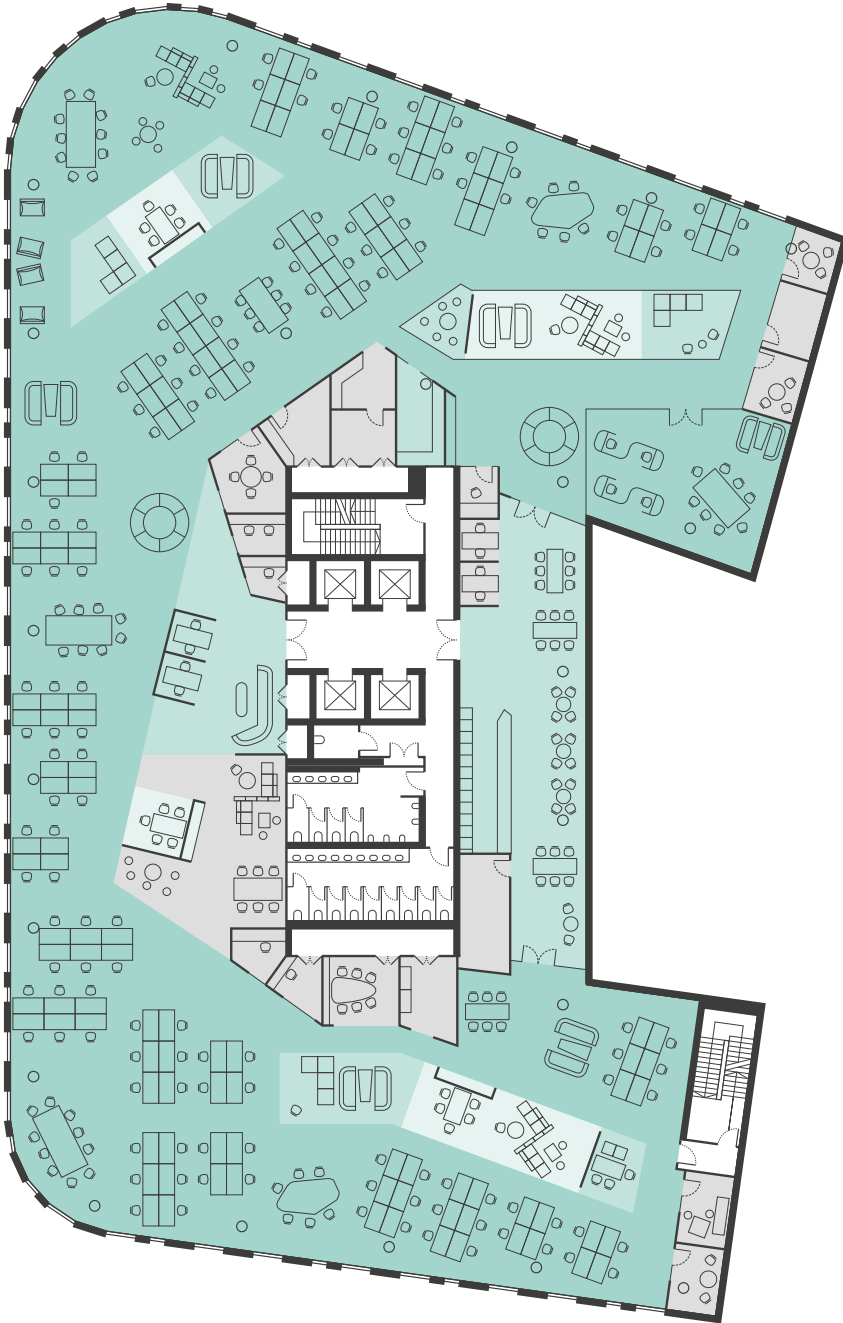

SECOND FLOOR

OFFICE
19,584 SQ FT / 1,819 SQ M

N

SECOND FLOOR AGILE LAYOUT

Open Plan Desks	132
1-2-1	3
Meeting Rooms	1x4 Person 1x6 Person
Café	1
Project Space	4
Other Collab	17x Work Zones
Teapoint	1
Focus Rooms	4
Agile	19

RPLUSREADING.COM

PLANS NOT TO SCALE - FOR INDICATIVE PURPOSES ONLY