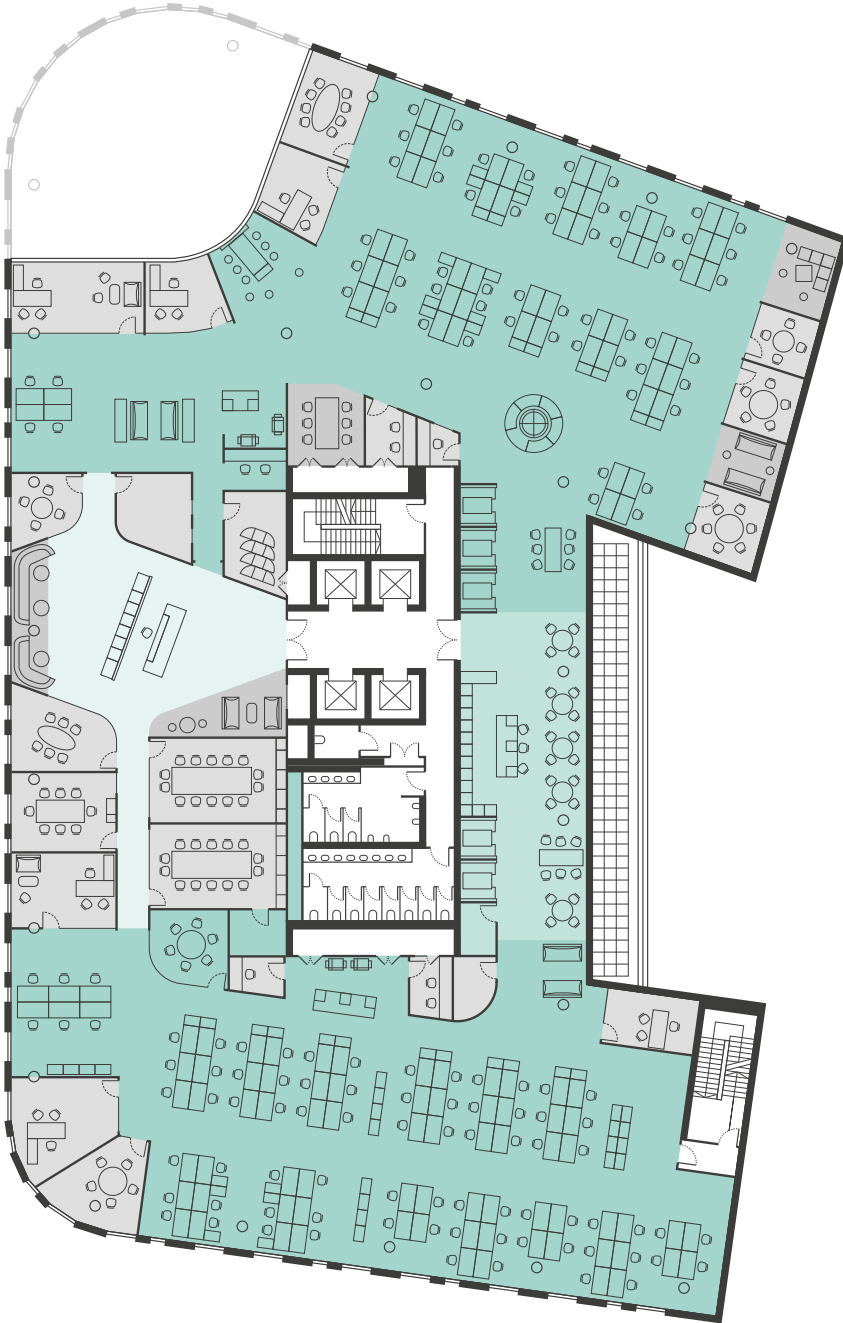

# FIRST FLOOR

OFFICE  
18,018 SQ FT / 1,674 SQ M

TERRACES  
558 SQ FT / 52 SQ M

N

## FIRST FLOOR PROFESSIONAL LAYOUT

Open Plan Desks	166
Offices	5
1-2-1	2
Meeting Rooms	3x4 Person 1x5 Person 1x6 Person 1x8 Person
Collaboration	13
Breakout	1
Teapoint	1
Patchroom	1
Focus Rooms	3

[RPLUSREADING.COM](http://RPLUSREADING.COM)

## FIRST FLOOR AGILE LAYOUT

Open Plan Desks	138
1-2-1	3
Meeting Rooms	2x4 Person 1x5 Person 3x8 Person 1x10 Person 1x14 Person
Breakout	1
Project Space	5
Other Collab	17x Work Zones
Teapoint	2
Focus Rooms	4